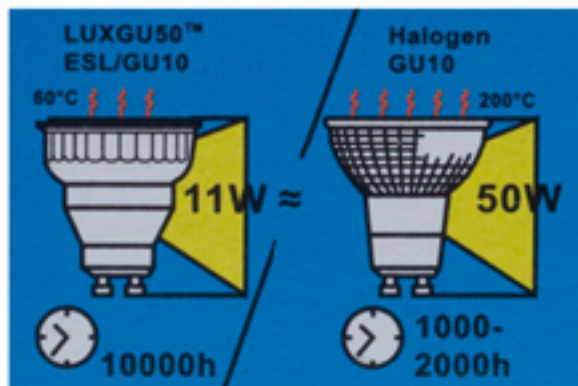

GU10 - 11W

Color temperature

2700K Warm white	4000K Cold White
---------------------	---------------------

Code	Power	Voltage	Outlet	Base	Life
GU1011W	11W	220-240V	50-60W	GU10	10.000h