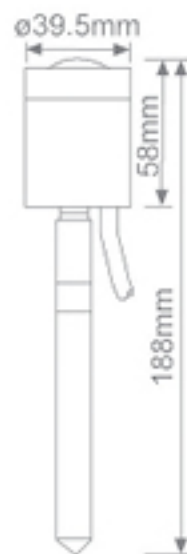

# ZT2071

**A** Aluminum

**IP65**

Code	Watt	Lamp	Driver
ZT2071-LED	1	L.E.D	Not included