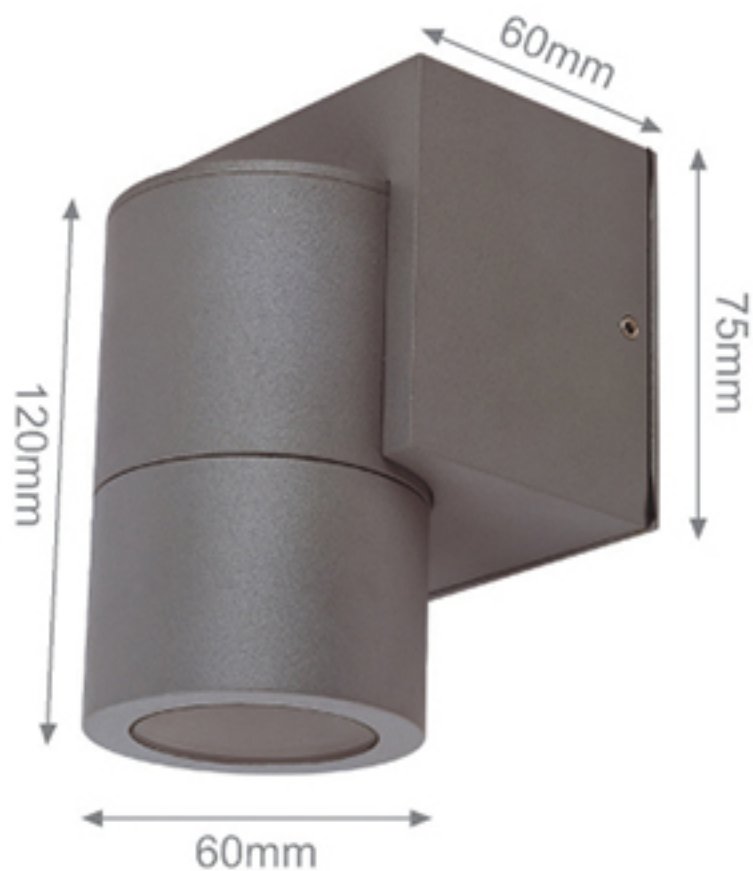

# ZT4135H

GU10

Aluminum

Code	Watt	Socket	Lamp
ZT4135H	50	GU10	GU10/ES50